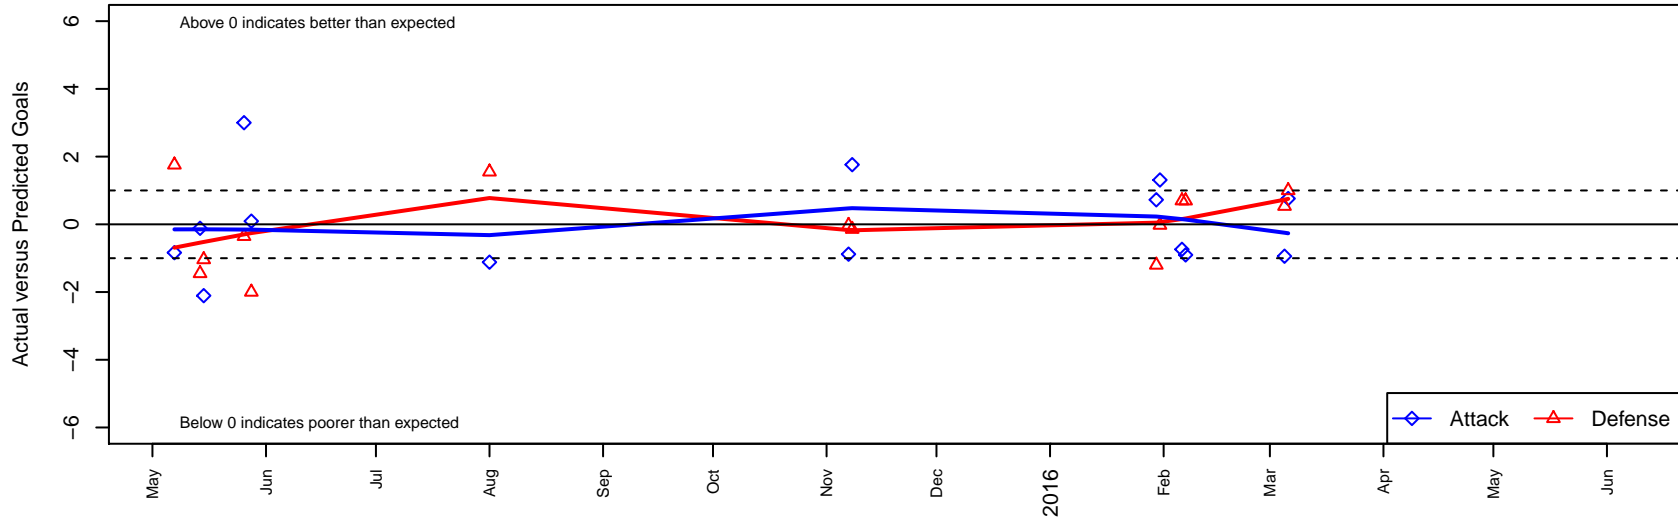

Surrey United 2002B

Surrey United SC
 , BC
 B02 total strength=1357
 attack=11.19 defense=4.24
 spr league = Spr BCSPL 2002 U14

alt names used:
 Surrey United SC

Venues played:
 2015 Spr BCSPL 2002 U14
 2015 FWRL B01

Surrey United 2002B
 Dots are actual minus expected GF (blue circles) and GA (red triangles).
 Blue line is smoothed change in attack strength. Red is smoothed change in defense strength.

**attack and defense variance (black dot)
relative to other teams
and top 10 in region**

**attack and defense rating
relative to others at age
and all opponents in last 13 months**

**attack and defense rating
relative to other teams at age
and all opponents in last 13 months**

Performance relative to 13 month average

Performance relative to 13 month average

average number of goals per game relative to expected

average number of goals per game relative to expected

lot. A=Neither has attack advantage, B=Opponent has both attack and defense advantage, C=Opponent has both attack and defense disadvantage, D=Both have